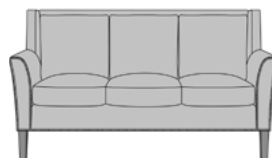

volterra

Lounge

kwalu.

Furnishing the Future™

volterra

Lounge

Kwalu's Volterra Lounge Collection is a strong presence in your common area. The tailored lines of the lounge chair, love seat and sofa can be defined with optional piping and nail head trim. Flared arms provide support and seat cushions are removable for easy cleaning.

Statement of Line

VOL1A1
31.5W 34D 37H
25.5AH

VOL1A2
31.5W 34D 37H
25.5AH

VOL1A3
31.5W 34D 37H
25.5AH

VOL1A4
31.5W 34D 37H
25.5AH

VOL1B1
31.5W 34D 37H
25.5AH

VOL2A2
51.5W 34D 37H
25.5AH

VOL2B3
51.5W 34D 37H
25.5AH